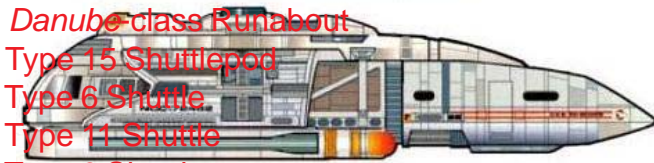

Starships, Shuttles, & Starbases

Auxiliary Spacecraft

Auxiliary spacecraft assigned to U.S.S. *Monarch*

- U.S.S. *Avalon* NCC-88522/CY
- U.S.S. *Jordan* NCC-75894
- U.S.S. *Mississippi* NCC-75322
- U.S.S. *Nile* NCC-75207
- U.S.S. *Wabash* NCC-75379
- *Altman* NCC-88522/04
- *Archer* NCC-88522/10
- *Arex* NCC-88522/05
- *Budarin* NCC-88522/03
- *Byrd* NCC-88522/11
- *Cooper* NCC-88522/08
- *Husband* NCC-88522/09
- *Jason* NCC-88522/06
- *Lucas* NCC-88522/07
- *Mattingly* NCC-88522/01
- *Noguchi* NCC-88522/02
- *Overbeck* NCC-88522/12
- Workbees (10)
- *Peregrine*-class Fighters (8)

- Captain's Yacht
- Danube-class Runabout
- Danube-class Runabout
- Danube-class Runabout
- Danube-class Runabout
- Type 15 Shuttlepod
- Type 6 Shuttle
- Type 11 Shuttle
- Type 6 Shuttle
- Type 15 Shuttlepod
- Type 11 Shuttle
- Type 15 Shuttlepod
- Argo-class Shuttle
- Type 6 Shuttle
- Type 11 Shuttle
- Type 6 Shuttle
- Type 15 Shuttlepod
- WB-01 through WB-10
- 63rd Fighter Wing, *Raptor* Squadron